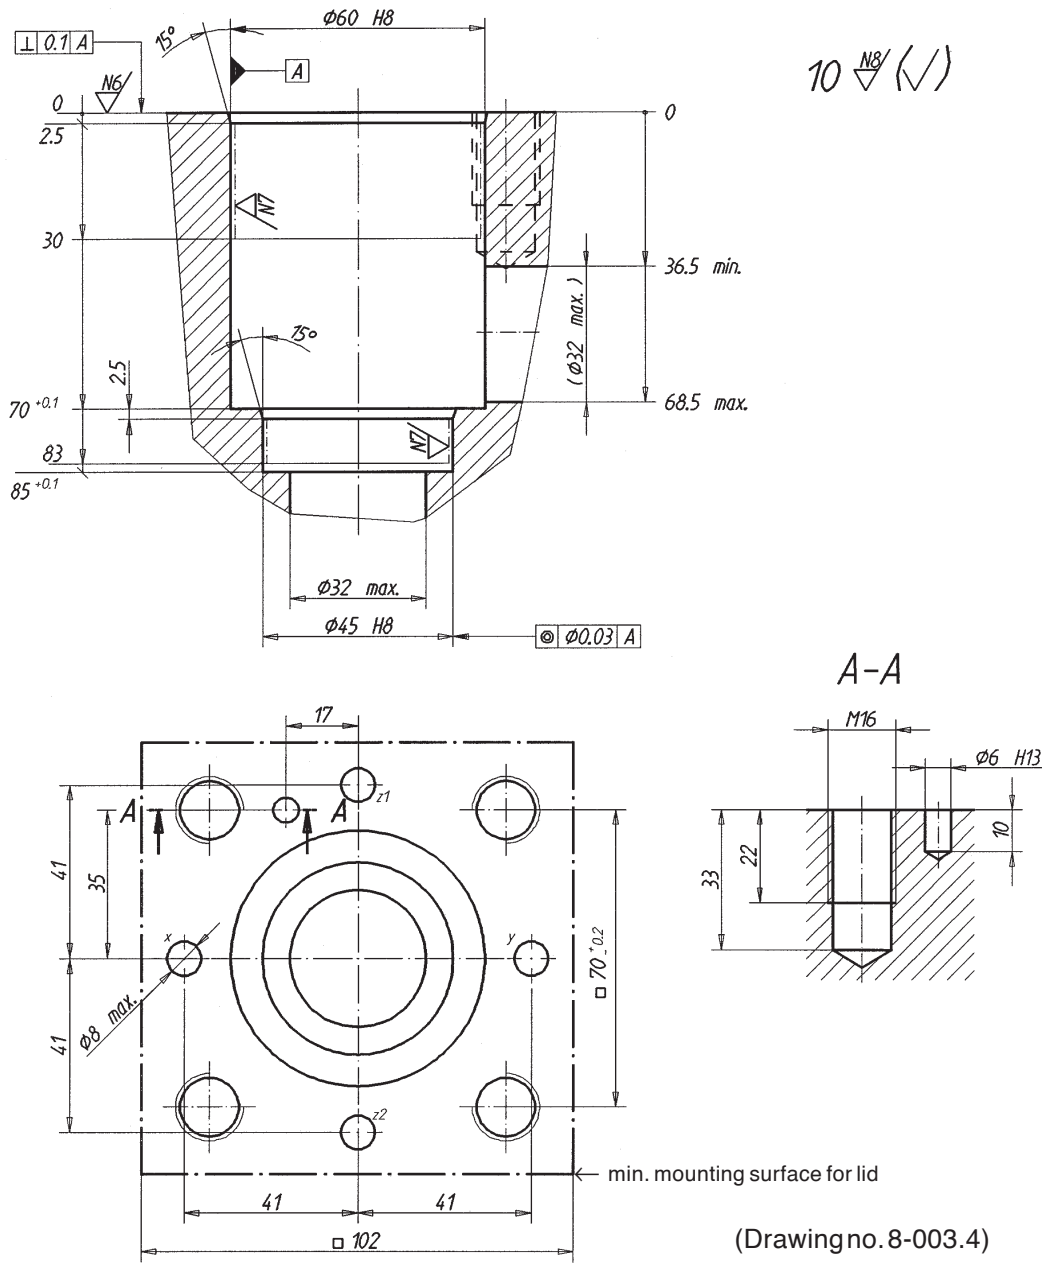

Cartridge cavity CS32, CM32, CD32

Application

Cartridge type:
C.32-...

Data sheet number:
1.12-230

Cartridge type:

Data sheet number: